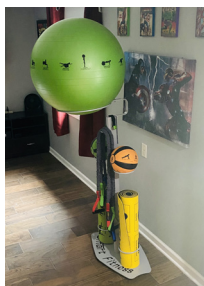

Smart IN HOME GYM

THE SMART WAY TO TRAIN IN YOUR HOME

- Self-guided exercises printed directly on equipment
- All you need in one system: resistance, core, mobility, and recovery
- Easy access to all your functional training equipment
- Convenient hook to hang resistance equipment
- Minimal floor space occupied
- Aesthetically pleasing design looks great in any room

Go ahead, your workout options are endless!

Smart In Home Gym Package Includes:

- (1) Smart Medicine Ball, 6lb (Orange)
- (1) Smart Medicine Ball, 8lb (Green)
- (1) Smart Stability Ball, 65cm (Green)
- (1) Smart Recovery Foam Roller (Green)
- (1) Smart Mat, 6mm (Black & Yellow)
- (1) Smart Door Anchor
- (1) Smart Sleeved Tubing, Light Resistance (Green)
- (1) Smart Sleeved Tubing, Medium Resistance (Red)
- (1) Smart Sleeved Tubing, Heavy Resistance (Blue)
- (1) Smart In Home Gym Storage Rack