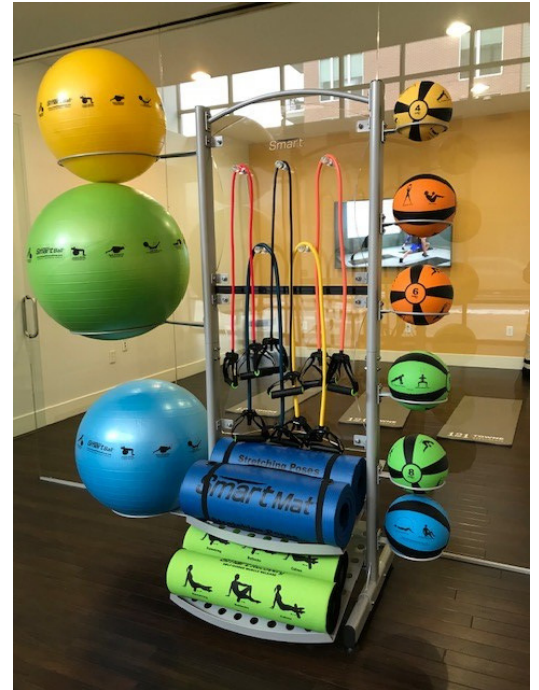

### Elite Replenishment Kit

Kit Includes:

- (6) 16mm Smart Exercise Mats
- (4) Smart Recovery Foam Rollers
- (1) 4lb, 10lb, & 15lb Medicine Balls
- (2) 6lb & 8lb Medicine Balls
- (1) 55cm, 65cm, & 75cm Stability Balls
- (1) Extra Light, Light, Medium, Heavy, & Extra Heavy Resistance Smart Guard Sleeved Tubing
- (2) Light, Medium, & Heavy Mini-Bands
- (2) Smart Speed Jumps Ropes